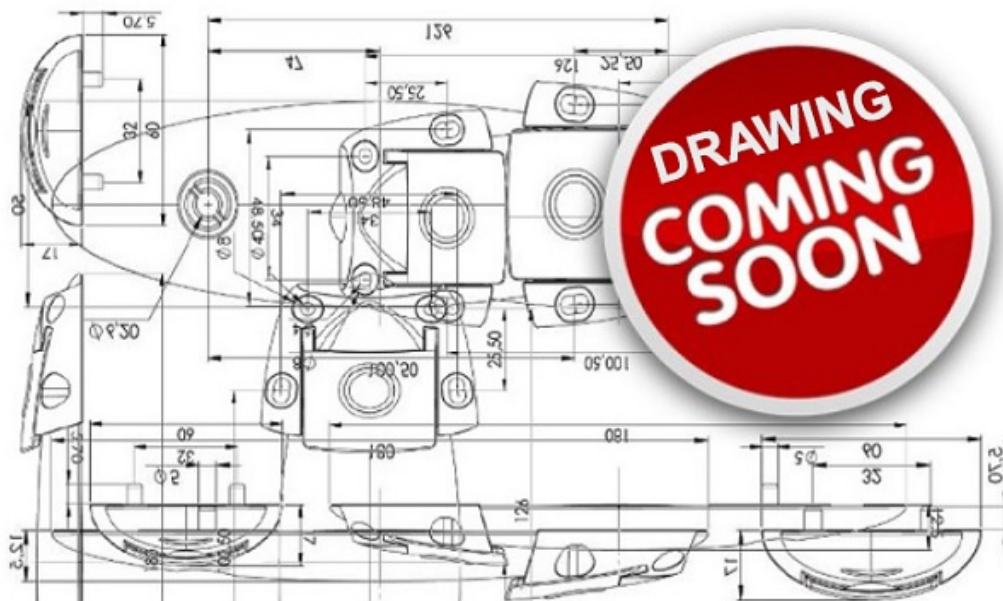

PRODUCT SHEET

Description:

Insex Screw, M6x100mm, Brass Plated, Pointed, DIN 7991

Item number:

12.04.133-2

Units	Box	Carton	HS Code	Barcode
Pcs.	1	900	7318155898	
				5704866021586

SISO A/S

Mileparken 11
DK-2740 Skovlunde
Denmark
VAT: DK 24786013

Phone +45 45 830 900

www.siso.dk
siso@siso.dk

Danske Bank
Nytorv Branch
Copenhagen
SWIFT: DABADKKK

Account no.
4180 3112 112936
IBAN Account
DK7230003112112936